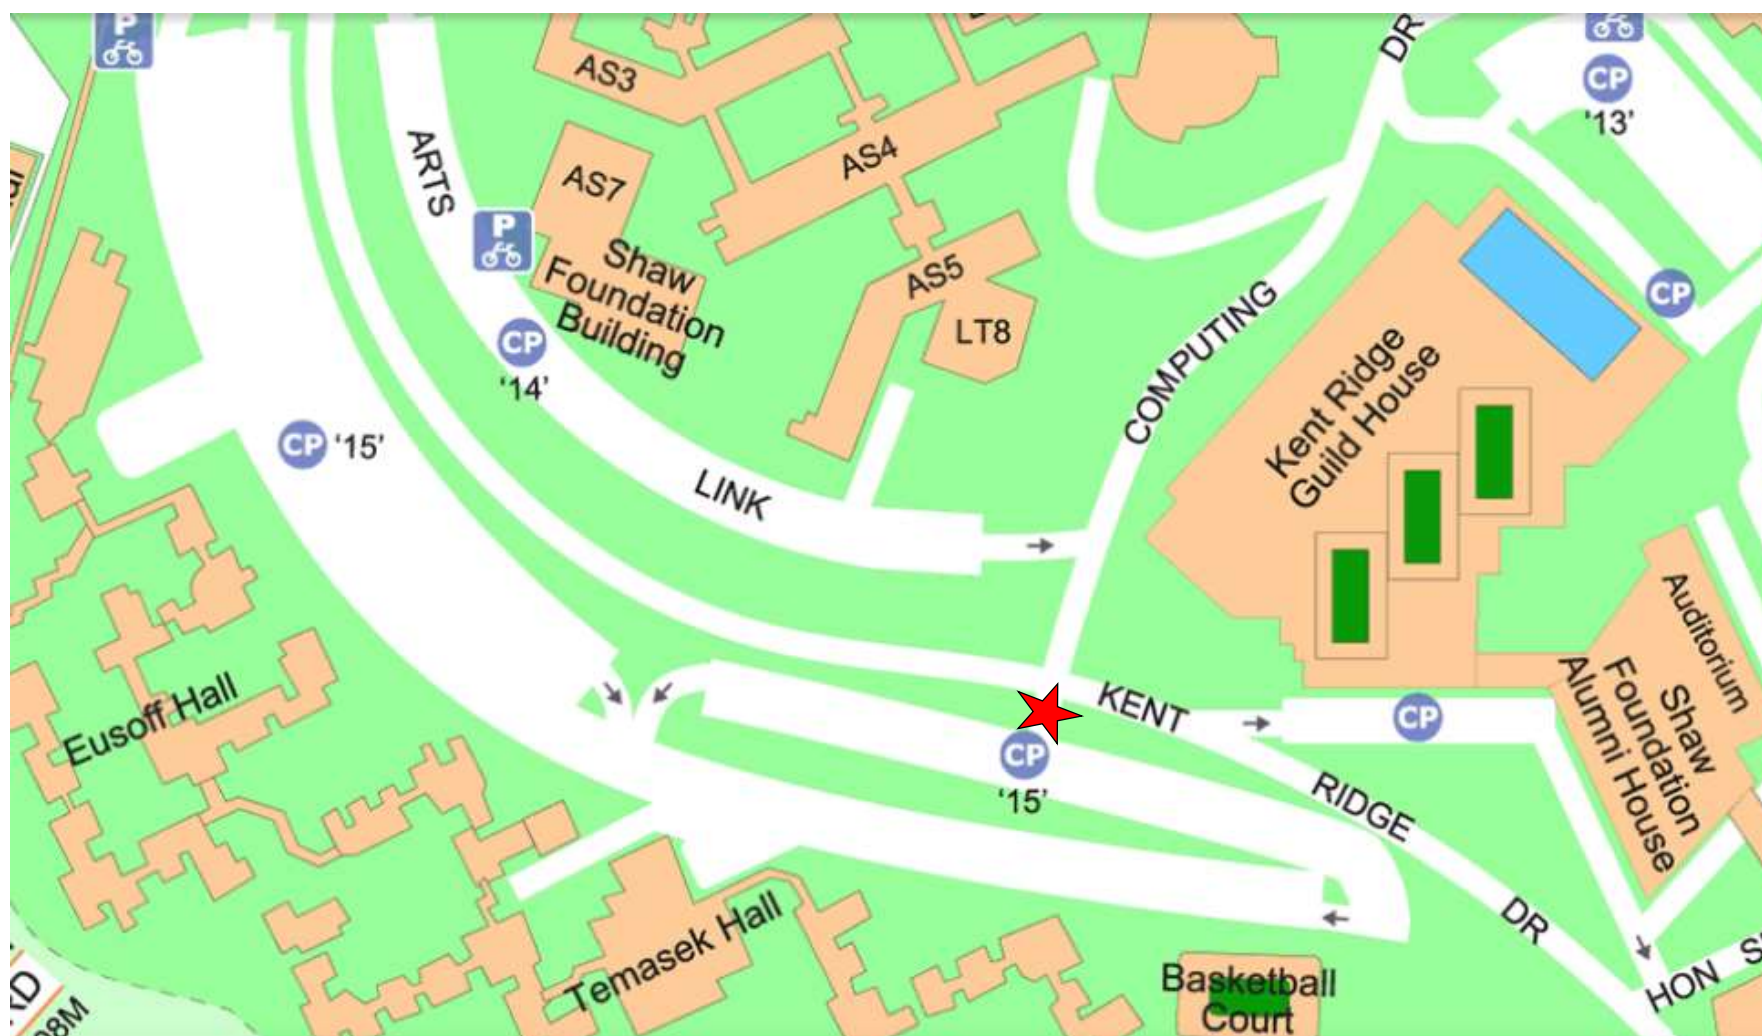

Parking Information

Parking for Pre-Conference Workshops on 24 and 25 May 2023

For participants who are driving, kindly park at **Car Park 15**

Car Park	Landmark	Hours/Parking Rates
15	NUSS Kent Ridge Guild House / In front of Temasek and Eusoff Halls	<p>Operating Hours: 8.30am – 7.30pm (Weekdays. i.e. Mondays to Fridays, excluding Public Holidays)</p> <p>8.30am – 5pm (Saturdays, excluding Public Holidays)</p> <p>Parking Rates (Inclusive of GST): \$0.0214 per minute upon exit during operating hours (including Saturdays)</p> <p>Free parking at all other times</p>

The map to the carpark is below.

Car Park 15 – In Front of Temasek and Eusoff Halls

Parking for Post-Conference workshops on 28 May 2023

For participants who are driving, kindly park at the **visitor section at Car Park 10**

Car Park	Landmark	Hours/Parking Rates
10	Block S17	<p>Operating Hours: 8.30am – 7.30pm (Weekdays. i.e. Mondays to Fridays, excluding Public Holidays)</p> <p>8.30am – 5pm (Saturdays, excluding Public Holidays)</p> <p>Parking Rates (Inclusive of GST): \$0.035 per minute upon exit during operating hours (including Saturdays)</p>

The map to the carpark is below.

Car Park 10 (Visitor) – Block 17